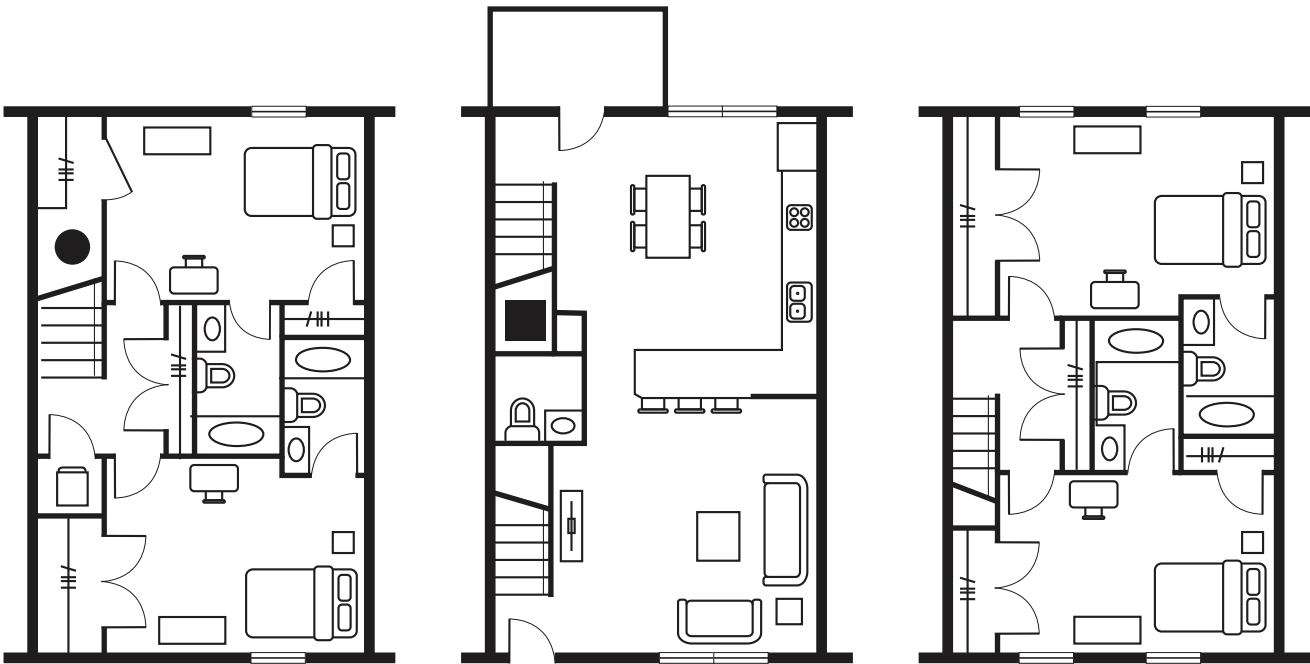

CopperBeech

TOWNHOMES

4

BEDROOM

4.5

BATHROOM

2,000 sq ft

(989) 252-7041