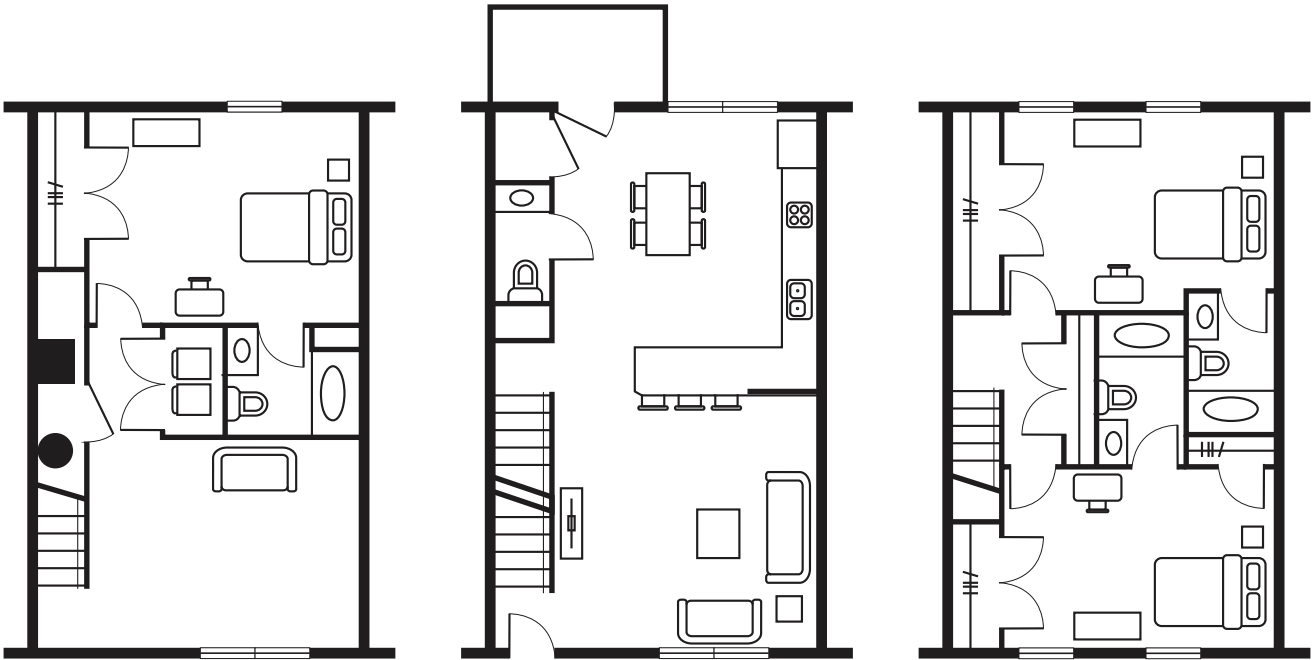

CopperBeech

TOWNHOMES

3

BEDROOM

3.5

BATHROOM

2,000 sq ft

(989) 252-7041