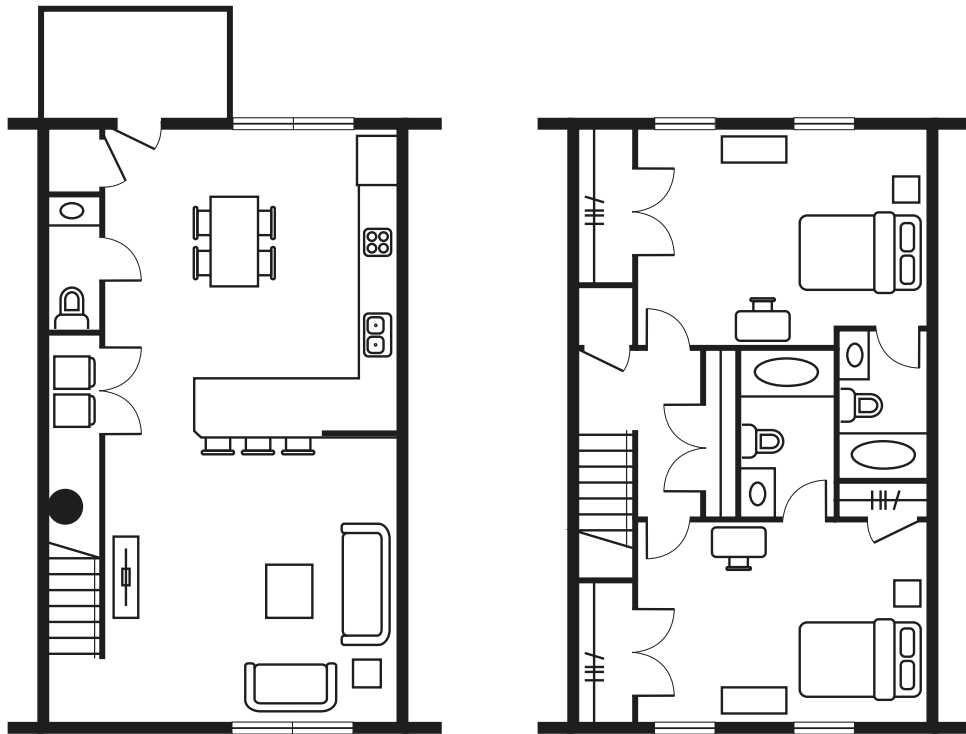

CopperBeech

TOWNHOMES

2

BEDROOM

2.5

BATHROOM

1,300 sq ft

(989) 252-7041