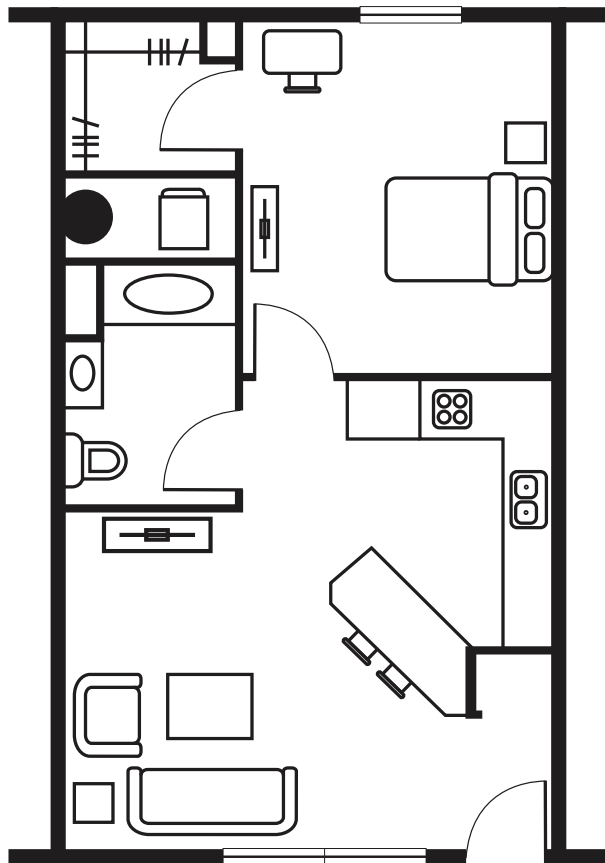

# CopperBeech

TOWNHOMES

1

**BEDROOM**

1

**BATHROOM**

**650 sq ft**

(989) 252-7041